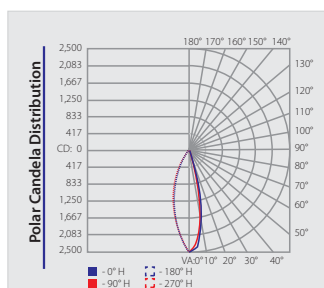

## SOURCE & OPTICS

- Light Source: 28pcs (10R, 9G, 9B) LEDs
- Drive Current: 350mA
- Beam Angle: 15°, 30°, 60°
- Lumen: 900lm

## PHYSICAL

- Housing: Die-cast aluminium
- Dimensions: 283x87x235mm
- Weight: 4 kg

## ENVIRONMENT

- IP rating: IP67
- Operation Temperature: -40°C/-50°C

Illuminance at a Distance	Center Beam LUX		Field Width	
	Center Beam LUX	Field Width	Field Width	Field Width
3.3m	1,110.25 LUX	1.4m	1.5m	
6.7m	275.06 LUX	2.9m	3.0m	
10.0m	122.25 LUX	4.3m	4.4m	
13.3m	68.77 LUX	5.7m	5.9m	
16.7m	44.01 LUX	7.2m	7.4m	
20.0m	30.56 LUX	8.6m	8.9m	

Vert. Spread: 24.3° Horiz. Spread: 25.0°

Illuminance at a Distance	Center Beam LUX		Field Width	
	Center Beam LUX	Field Width	Field Width	Field Width
3.3m	221.46 LUX	3.3m	3.3m	
6.7m	55.37 LUX	6.5m	6.7m	
10.0m	24.61 LUX	9.8m	10.0m	
13.3m	13.84 LUX	13.1m	13.3m	
16.7m	8.86 LUX	16.3m	16.6m	
20.0m	6.15 LUX	19.6m	20.0m	