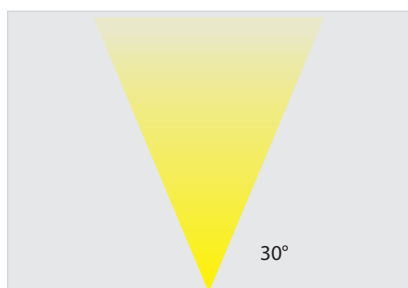

Illuminance at a Distance	Center Beam LUX		Field Width	
	Center Beam LUX	Field Width	Field Width	Field Width
3.3m	221.46 LUX	3.3m	3.3m	
6.7m	55.37 LUX	6.5m	6.7m	
10.0m	24.61 LUX	9.8m	10.0m	
13.3m	13.84 LUX	13.1m	13.3m	
16.7m	8.86 LUX	16.3m	16.6m	
20.0m	6.15 LUX	19.6m	20.0m	

Vert. Spread: 52.2° Horiz. Spread: 53.1°