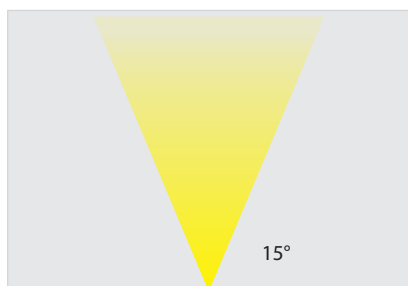

## SOURCE & OPTICS

- Light Source: 28pcs (10R, 9G, 9B) LEDs
- Drive Current: 350mA
- Beam Angle: 15°, 30°, 60°
- Lumen: 900lm

## PHYSICAL

- Housing: Die-cast aluminium
- Dimensions: 283x87x235mm
- Weight: 4 kg

## ENVIRONMENT

- IP rating: IP67
- Operation Temperature: -40°C/-50°C

Illuminance at a Distance	Center Beam LUX		Field Width	
	Center Beam LUX	Field Width	Field Width	Field Width
3.3m	1,110.25 LUX	1.4m	1.5m	
6.7m	275.06 LUX	2.9m	3.0m	
10.0m	122.25 LUX	4.3m	4.4m	
13.3m	68.77 LUX	5.7m	5.9m	
16.7m	44.01 LUX	7.2m	7.4m	
20.0m	30.56 LUX	8.6m	8.9m	