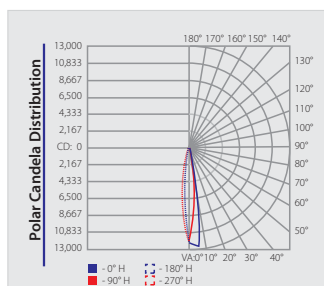

## SOURCE & OPTICS

- Light Source: 28pcs (10R, 9G, 9B) LEDs
- Drive Current: 350mA
- Beam Angle: 15°, 30°, 60°
- Lumen: 900lm

## PHYSICAL

- Housing: Die-cast aluminium
- Dimensions: 283x87x235mm
- Weight: 4 kg

## ENVIRONMENT

- IP rating: IP67
- Operation Temperature: -40°C/-50°C

Illuminance at a Distance	Center Beam LUX		Field Width	
	Center Beam LUX	Field Width	Field Width	Field Width
3.3m	1,110.25 LUX	1.4m	1.5m	
6.7m	275.06 LUX	2.9m	3.0m	
10.0m	122.25 LUX	4.3m	4.4m	
13.3m	68.77 LUX	5.7m	5.9m	
16.7m	44.01 LUX	7.2m	7.4m	
20.0m	30.56 LUX	8.6m	8.9m	

Vert. Spread: 24.3° Horiz. Spread: 25.0°

Illuminance at a Distance	Center Beam LUX		Field Width	
	Center Beam LUX	Field Width	Field Width	Field Width
3.3m	221.46 LUX	3.3m	3.3m	
6.7m	55.37 LUX	6.5m	6.7m	
10.0m	24.61 LUX	9.8m	10.0m	
13.3m	13.84 LUX	13.1m	13.3m	
16.7m	8.86 LUX	16.3m	16.6m	
20.0m	6.15 LUX	19.6m	20.0m	